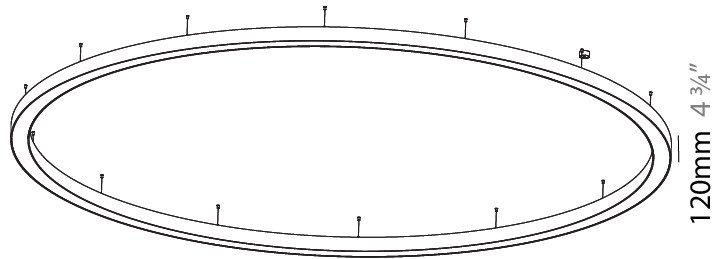

GENERAL

Series: Glorious
Subseries: Glorious
Brand: Prolight
Division: Architectural
Mounting Type: Suspension
Mounting Location: Ceiling
Subcategory: Ambient

PHYSICAL

Shape: Round
Diameter (mm): 5400
Diameter (in): 212 5/8
Depth (mm): 120
Depth (in): 4 3/4
Max. Overall Height (mm): 2120
Max. Overall Height (in): 83 7/16
Light Distribution: Direct
Weight (kg): 69.5
Weight (lbs): 152.9
Diffuser: PMMA - Opal or Micro-Prism
Fixture Finish: [SSR / BKV / CWI / CRY / HAB / UFT / ITA / RUA / FTG / MYG / LOD / PUS / FRO / FUP / KIA / POP / BLS / SPG / MEY / GOH / GUM / CHC / COM / ABZ / JAG / OBR / MOS / ROR](#)
Fixture Material: Aluminum

ELECTRICAL

Lamp Type: LED (Zhaga Standard)
Input Wattage (W): 280
Total Output Wattage (W): 224 / 179.2 (3500K)
Dimming: [Non-Dimming / Phase Dimming (120Vac only) / 0-10V Dimming](#)
Driver Included: Yes
Driver Location: Integrated
Driver Type: Constant Current
Driver Class: Class 2
Input Voltage (V): 120 - 277
Constant Current (MA): 350 / 1400 (3500K)

LED

Color Temperature (°K): [3000 / 3500 / 4000](#)
Max. Delivered Lumen (lm): 25840 / 26754 / 27300
CRI: >80 CRI
Efficiency (%): 65
Lamp Life (hrs): 50000

OPTICAL

RATINGS AND CERTIFICATIONS

Certified By: Certified for North American Standards
IP rating: IP20