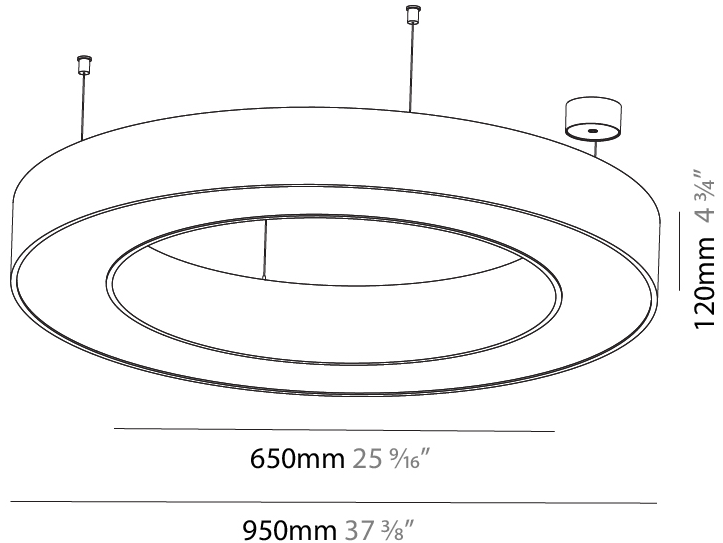

GENERAL

Series: Glorious
Subseries: Glorious
Brand: Prolicht
Division: Architectural
Mounting Type: Suspension
Mounting Location: Ceiling
Subcategory: Ambient

PHYSICAL

Shape: Round
Diameter (mm): 950
Diameter (in): 37 ³/₈
Height (mm): 120
Height (in): 4 ³/₄
Max. Overall Height (mm): 2120
Max. Overall Height (in): 83 ⁷/₁₆
Light Distribution: Direct / Indirect
Weight (kg): 10.395
Weight (lbs): 22.92
Diffuser: [PMMA - Opal or Micro-Prism](#)
Fixture Finish: [SSR / BKV / CWI / CRY / HAB / UFT / ITA / RUA / FTG / MYG / LOD / PUS / FRO / FUP / KIA / POP / BLS / SPG / MEY / GOH / GUM / CHC / COM / ABZ / JAG / OBR / MOS / ROR](#)
Fixture Material: Aluminum

ELECTRICAL

Lamp Type: LED (Zhaga Standard)
Input Wattage (W): 58.5
Total Output Wattage (W): 52 / 41.6 (3500K)
Dimming: [Non-Dimming / Phase Dimming (120Vac only) / 0-10V Dimming](#)
Driver Included: Yes
Driver Location: Integrated
Driver Type: Constant Current
Driver Class: Class 2
Input Voltage (V): 120 - 277
Constant Current (MA): 350 / 900/400 (3500K)

LED

[Color Temperature (°K): 3000 / 3500 / 4000](#)
Max. Delivered Lumen (lm): 4150 / 4302 / 4390 Direct / 1850/ 1911 / 150
CRI: >80 CRI
Efficiency (%): 69
Lamp Life (hrs): 50000

OPTICAL

RATINGS AND CERTIFICATIONS

Certified By: Certified for North American Standards
IP rating: IP20